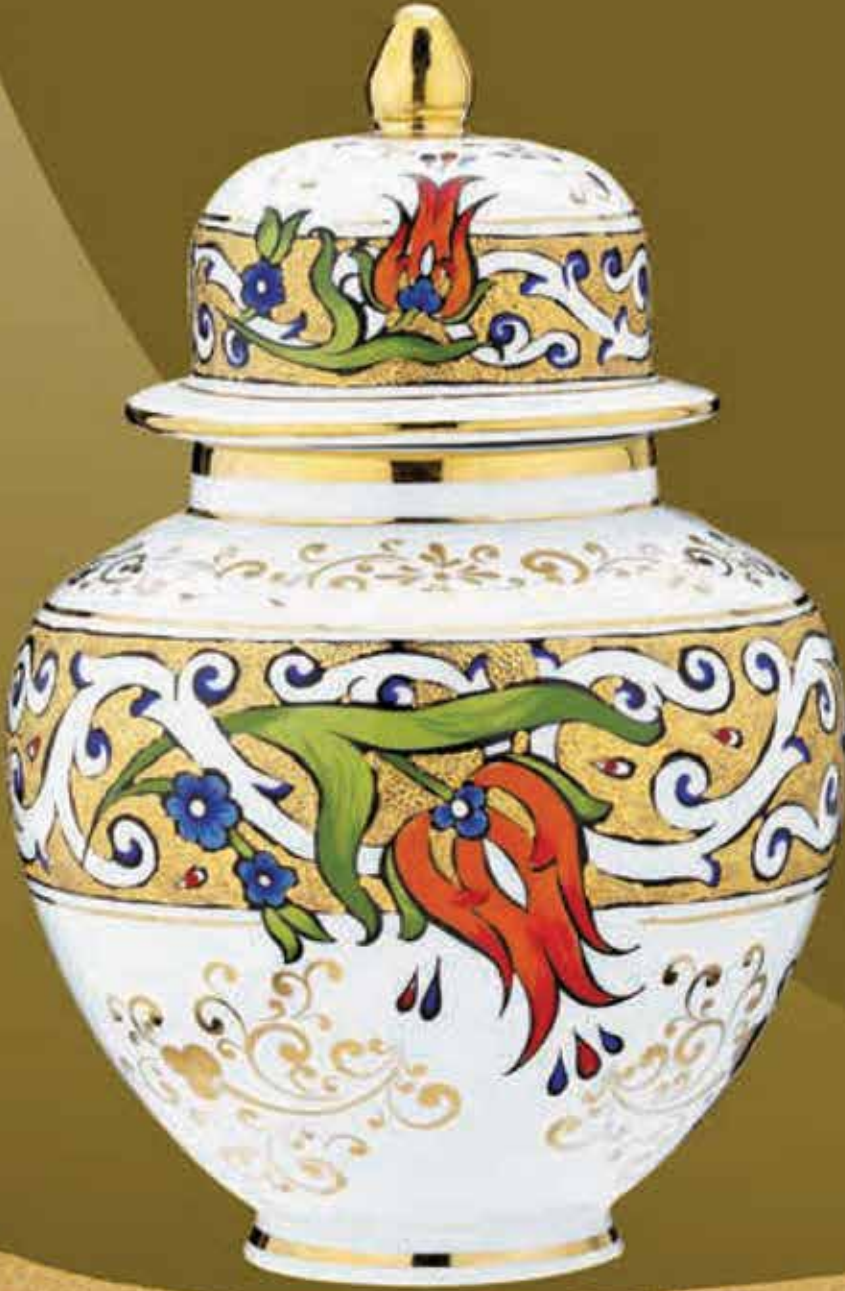

"Ateşte Açan Çiçekler..."

**Boya - Altın
Kabartma / 135 Serisi**

Painted - Gold Relief / 135 Series

TOMRIS ALP
HOME COLLECTION

Sanat Evi
EL DEKORU / HAND MADE